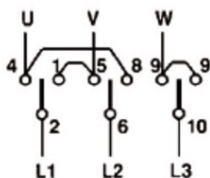

**LOVATO INTRERUPATOR ROTATIV CU CAME, GX SERIES, P VERSION
IN ENCLOSURE WITH ROTATING HANDLE. MOTOR SWITCH, THREE-
POLE REVERSING SWITCHES - SCHEME 11, 20A**

Intrerupator rotativ cu came, GX SERIES, P VERSION IN ENCLOSURE WITH
ROTATING HANDLE. MOTOR SWITCH, THREE-POLE REVERSING SWITCHES -
SCHEME 11, 20A

Pret: 199,55 lei (TVA inclus)

Detalii online: <https://www.materialelectrice.ro/intrerupator-rotativ-cu-came-gx-series-p-version-in-enclosure-with-rotating-handle-motor-switch-three-pole-reversing-switches-scheme-11-20a-125554>