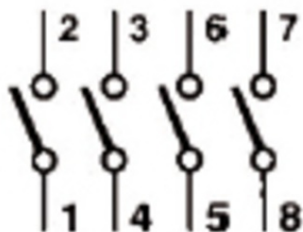

**LOVATO INTRERUPATOR ROTATIV CU CAME, GX SERIES, O48
VERSION MODULAR SERVICE COVER 35MM DIN RAIL MOUNT.
ON/OFF SWITCH, FOUR-POLE " 3 WAFERS " SCHEME 92, 16A**

Intrerupator rotativ cu came, GX SERIES, O48 VERSION MODULAR SERVICE COVER 35MM DIN RAIL MOUNT. ON/OFF SWITCH, FOUR-POLE - 3 WAFERS - SCHEME 92, 16A

Pret: 179,15 lei (TVA inclus)

Detalii online: <https://www.materialelectrice.ro/intrerupator-rotativ-cu-came-gx-series-o48-version-modular-service-cover-35mm-din-rail-mount-on-off-switch-four-pole-3-wafers-scheme-92-16a-125527>