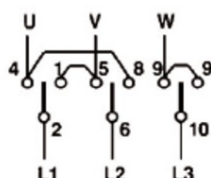

**LOVATO INTREERUPATOR ROTATIV CU CAME, GX SERIES, U MONTAJ
PE PANOU. MOTOR SWITCH, REVERSING SWITCHES. THREE-POLE
Â€ 3 WAFERS Â€ SCHEME 11, 16A**

Intrerupator rotativ cu came, GX SERIES, U montaj pe panou. MOTOR SWITCH,
REVERSING SWITCHES. THREE-POLE - 3 WAFERS - SCHEME 11, 16A
Pret: 163,15 lei (TVA inclus)

Detalii online: <https://www.materialeelectrice.ro/intrerupator-rotativ-cu-came-gx-series-u-montaj-pe-panou-motor-switch-reversing-switches-three-pole-3-wafers-scheme-11-16a-125464>