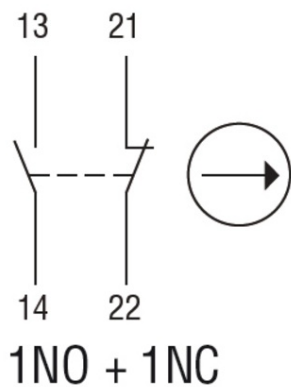

**LOVATO METAL LIMITATOR DE CURSA, PL SERIES, ROLLER CENTRE  
PUSH LEVER, CONTACTS 2NC. IP65**

METAL Limitator de cursa, PL SERIES, ROLLER CENTRE PUSH LEVER, CONTACTS  
2NC. IP65  
Pret: 339,65 lei (TVA inclus)

Detalii online: <https://www.materialeelectrice.ro/metal-limitator-de-cursa-pl-series-roller-centre-push-lever-contacts-2nc-ip65-125284>