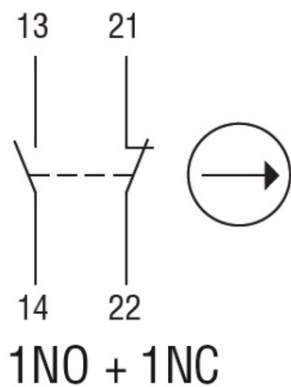

**LOVATO METAL LIMITATOR DE CURSA, PL SERIES, ROLLER CENTRE
PUSH LEVER, CONTACTS 1NO.1NC. IP65**

METAL Limitator de cursa, PL SERIES, ROLLER CENTRE PUSH LEVER, CONTACTS
1NO.1NC. IP65
Pret: 286,87 lei (TVA inclus)

Detalii online: <https://www.materialeelectrice.ro/metal-limitator-de-cursa-pl-series-roller-centre-push-lever-contacts-1no-1nc-ip65-125278>