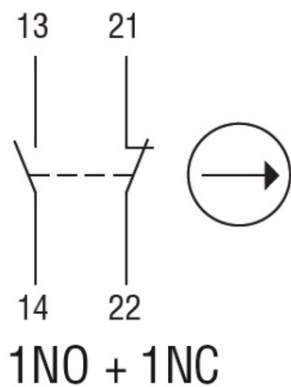

**LOVATO METAL LIMITATOR DE CURSA, PL SERIES, TOP PUSH ROD  
PLUNGER, CONTACTS 1NO.1NC. IP65**

ADJUSTABLE DOOR-COUPLING EXTENSION SHAFT, 70MM/2.8" LONG MAX, FOR  
GX16 TO GX40 AND GN12 TO GN63  
Pret: 203,47 lei (TVA inclus)

Detalii online: <https://www.materialeelectrice.ro/metal-limitator-de-cursa-pl-series-top-push-rod-plunger-contacts-1no-1nc-ip65-125261>