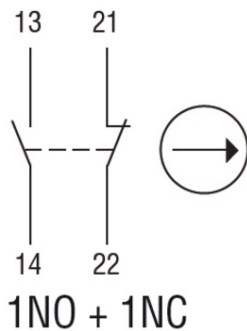

Slow action

LOVATO PLASTIC LIMITATOR DE CURSA, T SERIES (DIMENSIONS TO EN 50041), KEY OPERATED, WITHOUT RESET BUTTON, CONTACTS 1NO+1NC SLOW BREAK. STRAIGHT KEY

Porinre motor stea-triunghi, cu buton start/stop . releu timp pana la 12 secunde si cu maxm 30 operatii/ora, Curent maxim de lucru 28A. bobina tensiune 400VAC 50/60HZ
Pret: 251,47 lei (TVA inclus)

Detalii online: <https://www.materialeelectrice.ro/plastic-limitator-de-cursa-t-series-dimensions-to-en-50041-key-operated-without-reset-button-contacts-1no-1nc-slow-break-straight-key-125248>