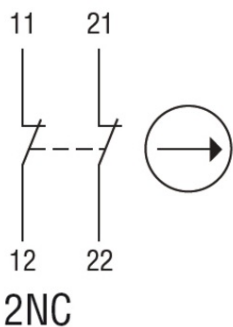

Slow action

**LOVATO LIMITATOR DE CURSA, K SERIES, SLOTTED LEVER, 2 SIDE
CABLE ENTRY. DIMENSIONS COMPATIBLE TO EN 50047, METAL
BODY, CONTACTS 2NC SLOW BREAK**

RS485 GATEWAY/3G MODEM, 9.5...27VAC/9.5...35VDC, INCLUDING ANTENNA AND
PROGRAMMING CABLE
Pret: 257,71 lei (TVA inclus)

Detalii online: <https://www.materialeelectrice.ro/limitator-de-cursa-k-series-slotted-lever-2-side-cable-entry-dimensions-compatible-to-en-50047-metal-body-contacts-2nc-slow-break-125121>