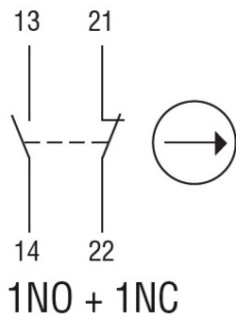

Slow action

**LOVATO LIMITATOR DE CURSA, K SERIES, SLOTTED LEVER, 1
BOTTOM CABLE ENTRY. DIMENSIONS TO EN 50047, METAL BODY,
CONTACTS 1NO+1NC SLOW BREAK**

RS485/ETHERNET CONVERTER, 12...48VDC, INCLUDING DIN RAIL FIXING KIT
Pret: 242,84 lei (TVA inclus)

Detalii online: <https://www.materialelectrice.ro/limitator-de-cursa-k-series-slotted-lever-1-bottom-cable-entry-dimensions-to-en-50047-metal-body-contacts-1no-1nc-slow-break-125116>