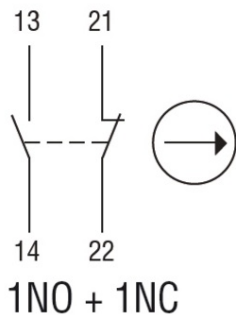

Slow action

**LOVATO LIMITATOR DE CURSA, K SERIES, SLOTTED LEVER, 1  
BOTTOM CABLE ENTRY. DIMENSIONS TO EN 50047, PLASTIC BODY,  
CONTACTS 1NO+1NC SLOW BREAK**

PANEL MOUNTING FOR 3 MODULES DEVICES  
Pret: 209,16 lei (TVA inclus)

Detalii online: <https://www.materialelectrice.ro/limitator-de-cursa-k-series-slotted-lever-1-bottom-cable-entry-dimensions-to-en-50047-plastic-body-contacts-1no-1nc-slow-break-125111>