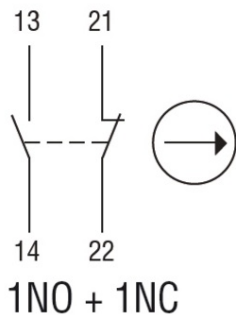

Slow action

**LOVATO LIMITATOR DE CURSA, K SERIES, HINGE OPERATING, 2  
SIDE CABLE ENTRY. DIMENSIONS COMPATIBLE TO EN 50047,  
METAL BODY, CONTACTS 1NO+1NC SLOW BREAK. LONG SOLID  
SHAFT WITH REDUCTION**

REMOTE DISPLAY UNIT, GRAPHIC LCD, TOUCH SCREEN, 128X112 PIXELS, IP65  
PROTECTION, COMPLETE WITH 3M CABLE LONG  
Pret: 283,71 lei (TVA inclus)

Detalii online: <https://www.materialeelectrice.ro/limitator-de-cursa-k-series-hinge-operating-2-side-cable-entry-dimensions-compatible-to-en-50047-metal-body-contacts-1no-1nc-slow-break-long-solid-shaft-with-reduction-125108>