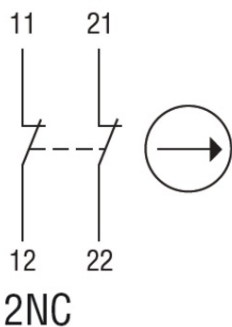

Slow action

**LOVATO LIMITATOR DE CURSA, K SERIES, HINGE OPERATING, 2  
SIDE CABLE ENTRY. DIMENSIONS COMPATIBLE TO EN 50047,  
METAL BODY, CONTACTS 2NC SLOW BREAK. LONG SOLID SHAFT  
WITH REDUCTION**

GSM QUAD-BAND ANTENNA (800/900/1800/1900MHZ) FOR EXP10 15 EXPANSION  
MODULE  
Pret: 290,92 lei (TVA inclus)

Detalii online: <https://www.materialeelectrice.ro/limitator-de-cursa-k-series-hinge-operating-2-side-cable-entry-dimensions-compatible-to-en-50047-metal-body-contacts-2nc-slow-break-long-solid-shaft-with-reduction-125107>