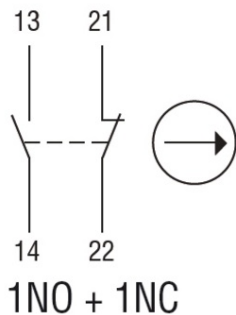

Slow action

**LOVATO LIMITATOR DE CURSA, K SERIES, HINGE OPERATING, 2
SIDE CABLE ENTRY. DIMENSIONS COMPATIBLE TO EN 50047,
METAL BODY, CONTACTS 1NO+1NC SLOW BREAK. LONG SOLID
SHAFT**

PC - LOVATO ELECTRIC PRODUCT WI-FI CONNECTING DEVICE FOR
PROGRAMMING, DATA DOWNLOAD, DIAGNOSTICS AND FIRMWARE UPGRADE
Pret: 283,71 lei (TVA inclus)

Detalii online: <https://www.materialeelectrice.ro/limitator-de-cursa-k-series-hinge-operating-2-side-cable-entry-dimensions-compatible-to-en-50047-metal-body-contacts-1no-1nc-slow-break-long-solid-shaft-125106>