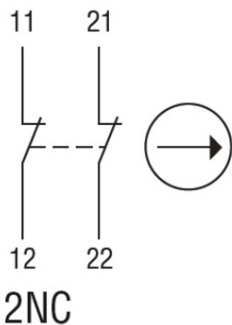

Slow action

**LOVATO LIMITATOR DE CURSA, K SERIES, HINGE OPERATING, 2  
SIDE CABLE ENTRY. DIMENSIONS COMPATIBLE TO EN 50047,  
METAL BODY, CONTACTS 2NC SLOW BREAK. LONG SOLID SHAFT**

PC - LOVATO ELECTRIC PRODUCT CONNECTING CABLE, WITH USB OPTIC  
CONNECTOR FOR PROGRAMMING, DATA DOWNLOAD, DIAGNOSIS AND FIRMWARE  
UPGRADE

Pret: 291,30 lei (TVA inclus)

Detalii online: <https://www.materialelectrice.ro/limitator-de-cursa-k-series-hinge-operating-2-side-cable-entry-dimensions-compatible-to-en-50047-metal-body-contacts-2nc-slow-break-long-solid-shaft-125105>