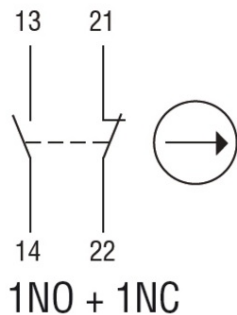

Slow action

**LOVATO LIMITATOR DE CURSA, K SERIES, HINGE OPERATING, 2
SIDE CABLE ENTRY. DIMENSIONS COMPATIBLE TO EN 50047,
METAL BODY, CONTACTS 1NO+1NC SLOW BREAK. SHORT
CYLINDER SHAFT**

EXPANSION MODULE EXM SERIES FOR MODULAR PRODUCTS, DATA STORAGE, RTC
WITH BACKUP BATTERY FOR DATA LOGGING
Pret: 273,21 lei (TVA inclus)

Detalii online: <https://www.materialelectrice.ro/limitator-de-cursa-k-series-hinge-operating-2-side-cable-entry-dimensions-compatible-to-en-50047-metal-body-contacts-1no-1nc-slow-break-short-cylinder-shaft-125104>