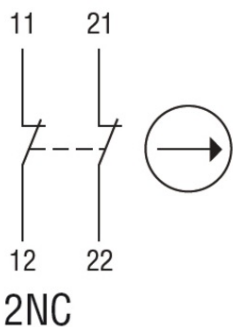

Slow action

**LOVATO LIMITATOR DE CURSA, K SERIES, HINGE OPERATING, 2
SIDE CABLE ENTRY. DIMENSIONS COMPATIBLE TO EN 50047,
PLASTIC BODY, CONTACTS 2NC SLOW BREAK. SHORT CYLINDER
SHAFT**

EXPANSION MODULE EXM SERIES FOR MODULAR PRODUCTS, 4 OPTO-ISOLATED
DIGITAL INPUTS AND 2 RELAY OUTPUTS RATED 5A 250VAC
Pret: 249,14 lei (TVA inclus)

Detalii online: <https://www.materialeelectrice.ro/limitator-de-cursa-k-series-hinge-operating-2-side-cable-entry-dimensions-compatible-to-en-50047-plastic-body-contacts-2nc-slow-break-short-cylinder-shaft-125097>