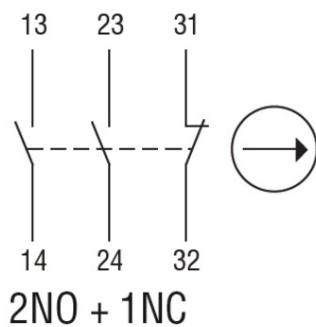

Slow action

**LOVATO LIMITATOR DE CURSA, K SERIES, HINGE OPERATING, 1  
BOTTOM CABLE ENTRY. DIMENSIONS TO EN 50047, METAL BODY,  
CONTACTS 2NO+1NC SLOW BREAK. LONG SOLID SHAFT**

EXPANSION MODULE EXP SERIES FOR FLUSH-MOUNT PRODUCTS, GPRS/GSM  
MODEM  
Pret: 321,50 lei (TVA inclus)

Detalii online: <https://www.materialelectrice.ro/limitator-de-cursa-k-series-hinge-operating-1-bottom-cable-entry-dimensions-to-en-50047-metal-body-contacts-2no-1nc-slow-break-long-solid-shaft-125091>