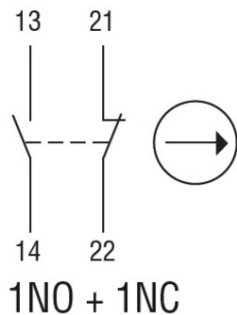

Slow action

**LOVATO LIMITATOR DE CURSA, K SERIES, HINGE OPERATING, 1
BOTTOM CABLE ENTRY. DIMENSIONS TO EN 50047, METAL BODY,
CONTACTS 1NO+1NC SLOW BREAK. LONG SOLID SHAFT**

EXPANSION MODULE EXP SERIES FOR FLUSH-MOUNT PRODUCTS, OPTO-ISOLATED
PROFIBUS-DP INTERFACE
Pret: 275,72 lei (TVA inclus)

Detalii online: <https://www.materialelectrice.ro/limitator-de-cursa-k-series-hinge-operating-1-bottom-cable-entry-dimensions-to-en-50047-metal-body-contacts-1no-1nc-slow-break-long-solid-shaft-125089>