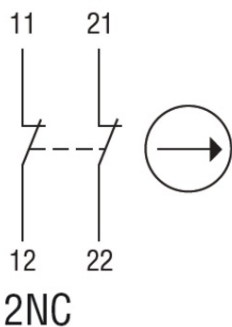

Slow action

**LOVATO LIMITATOR DE CURSA, K SERIES, HINGE OPERATING, 1  
BOTTOM CABLE ENTRY. DIMENSIONS TO EN 50047, METAL BODY,  
CONTACTS 2NC SLOW BREAK. SHORT CYLINDER SHAFT**

EXPANSION MODULE EXP SERIES FOR FLUSH-MOUNT PRODUCTS, 4 DIGITAL  
INPUTS AND 2 STATIC OUTPUTS, TROPICALIZED  
Pret: 271,68 lei (TVA inclus)

Detalii online: <https://www.materialelectrice.ro/limitator-de-cursa-k-series-hinge-operating-1-bottom-cable-entry-dimensions-to-en-50047-metal-body-contacts-2nc-slow-break-short-cylinder-shaft-125082>