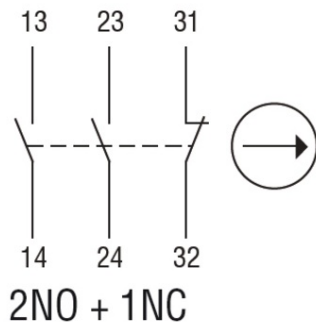

Slow action

**LOVATO LIMITATOR DE CURSA, K SERIES, HINGE OPERATING, 1
BOTTOM CABLE ENTRY. DIMENSIONS TO EN 50047, PLASTIC BODY,
CONTACTS 2NO+1NC SLOW BREAK. LONG SOLID SHAFT WITH
REDUCTION**

EXPANSION MODULE EXP SERIES FOR FLUSH-MOUNT PRODUCTS, 6 DIGITAL
INPUTS, TROPICALIZED
Pret: 285,56 lei (TVA inclus)

Detalii online: <https://www.materialeelectrice.ro/limitator-de-cursa-k-series-hinge-operating-1-bottom-cable-entry-dimensions-to-en-50047-plastic-body-contacts-2no-1nc-slow-break-long-solid-shaft-with-reduction-125081>