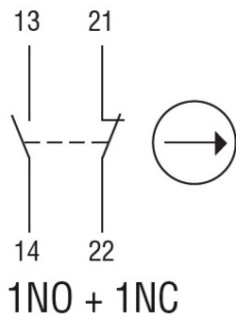

Slow action

**LOVATO LIMITATOR DE CURSA, K SERIES, HINGE OPERATING, 1  
BOTTOM CABLE ENTRY. DIMENSIONS TO EN 50047, PLASTIC BODY,  
CONTACTS 1NO+1NC SLOW BREAK. LONG SOLID SHAFT WITH  
REDUCTION**

EXPANSION MODULE EXP SERIES FOR FLUSH-MOUNT PRODUCTS, 2  
DIGITAL/RESISTIVE INPUTS, 2 STATIC OUTPUTS  
Pret: 241,32 lei (TVA inclus)

Detalii online: <https://www.materialelectrice.ro/limitator-de-cursa-k-series-hinge-operating-1-bottom-cable-entry-dimensions-to-en-50047-plastic-body-contacts-1no-1nc-slow-break-long-solid-shaft-with-reduction-125079>