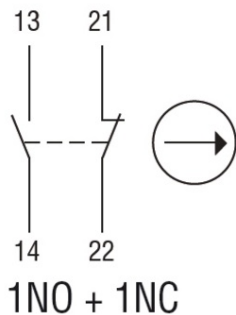

Slow action

**LOVATO LIMITATOR DE CURSA, K SERIES, HINGE OPERATING, 1  
BOTTOM CABLE ENTRY. DIMENSIONS TO EN 50047, PLASTIC BODY,  
CONTACTS 1NO+1NC SLOW BREAK. SHORT CYLINDER SHAFT**

EXPANSION MODULE EXP SERIES FOR FLUSH-MOUNT PRODUCTS, 4 STATIC  
OUTPUTS, OPTO-ISOLATED  
Pret: 231,51 lei (TVA inclus)

Detalii online: <https://www.materialelectrice.ro/limitator-de-cursa-k-series-hinge-operating-1-bottom-cable-entry-dimensions-to-en-50047-plastic-body-contacts-1no-1nc-slow-break-short-cylinder-shaft-125069>