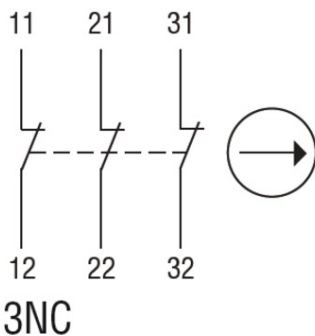

Slow action

LOVATO LIMITATOR DE CURSA, K SERIES, HINGE OPERATING, 1 BOTTOM CABLE ENTRY. DIMENSIONS TO EN 50047, PLASTIC BODY, CONTACTS 3NC SLOW BREAK. SHORT CYLINDER SHAFT

EXPANSION MODULE EXP SERIES FOR FLUSH-MOUNT PRODUCTS, 4 DIGITAL
INPUTS, OPTO-ISOLATED
Pret: 274,40 lei (TVA inclus)

Detalii online: <https://www.materialeelectrice.ro/limitator-de-cursa-k-series-hinge-operating-1-bottom-cable-entry-dimensions-to-en-50047-plastic-body-contacts-3nc-slow-break-short-cylinder-shaft-125068>