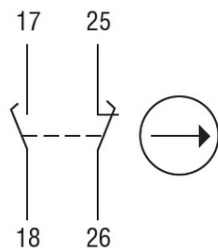

Slow action

1NO + 1NC  
make before break

**LOVATO LIMITATOR DE CURSA, K SERIES, WOBBLE STICK,  
OMNIDIRECTIONAL, 2 SIDE CABLE ENTRY. DIMENSIONS  
COMPATIBLE TO EN 50047. METAL BODY, CONTACTS 1NO+1NC  
SLOW BREAK MAKE BEFORE BREAK. SEMIRIGID ROD**

Detalii online: <https://www.materialelectrice.ro/limitator-de-cursa-k-series-wobble-stick-omnidirectional-2-side-cable-entry-dimensions-compatible-to-en-50047-metal-body-contacts-1no-1nc-slow-break-make-before-break-semirigid-rod-125061>