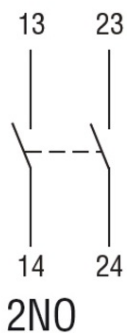

Slow action

LOVATO LIMITATOR DE CURSA, K SERIES, ADJUSTABLE ROLLER LEVER, 2 SIDE CABLE ENTRY. DIMENSIONS COMPATIBLE TO EN 50047, METAL BODY, CONTACTS 2NO SLOW BREAK. METAL ROD

Transformator de curent, SPLIT-CORE, FOR 80X80MM BUSBARS, 750A
Pret: 169,56 lei (TVA inclus)

Detalii online: <https://www.materialelectrice.ro/limitator-de-cursa-k-series-adjustable-roller-lever-2-side-cable-entry-dimensions-compatible-to-en-50047-metal-body-contacts-2no-slow-break-metal-rod-125004>