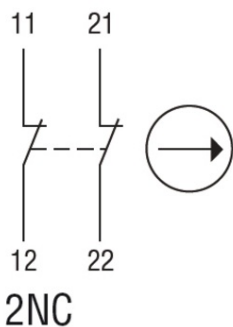

Slow action

**LOVATO LIMITATOR DE CURSA, K SERIES, ADJUSTABLE ROLLER
LEVER, 2 SIDE CABLE ENTRY. DIMENSIONS COMPATIBLE TO EN
50047, METAL BODY, CONTACTS 2NC SLOW BREAK. METAL ROD**

Transformator de curent, SPLIT-CORE, FOR 80X160MM BUSBARS, 4000A
Pret: 169,56 lei (TVA inclus)

Detalii online: <https://www.materialelectrice.ro/limitator-de-cursa-k-series-adjustable-roller-lever-2-side-cable-entry-dimensions-compatible-to-en-50047-metal-body-contacts-2nc-slow-break-metal-rod-125002>