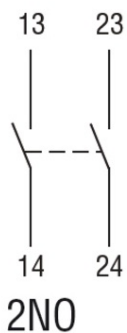

Slow action

**LOVATO LIMITATOR DE CURSA, K SERIES, ADJUSTABLE ROLLER  
LEVER, 2 SIDE CABLE ENTRY. DIMENSIONS COMPATIBLE TO EN  
50047, METAL BODY, CONTACTS 2NO SLOW BREAK. PLASTIC ROD**

Transformator de curent, SPLIT-CORE, FOR 80X120MM BUSBARS, 1500A  
Pret: 169,56 lei (TVA inclus)

Detalii online: <https://www.materialelectrice.ro/limitator-de-cursa-k-series-adjustable-roller-lever-2-side-cable-entry-dimensions-compatible-to-en-50047-metal-body-contacts-2no-slow-break-plastic-rod-124998>