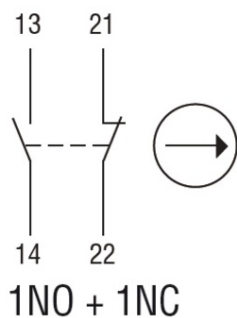

Slow action

**LOVATO LIMITATOR DE CURSA, K SERIES, ADJUSTABLE ROLLER
LEVER, 1 BOTTOM CABLE ENTRY. DIMENSIONS TO EN 50047,
METAL BODY, CONTACTS 1NO+1NC SLOW BREAK. METAL ROD**

Transformator de curent, COMPACT PREWIRosuSPLIT-CORE, 36X36MM HOLE, 400A
Pret: 154,70 lei (TVA inclus)

Detalii online: <https://www.materialelectrice.ro/limitator-de-cursa-k-series-adjustable-roller-lever-1-bottom-cable-entry-dimensions-to-en-50047-metal-body-contacts-1no-1nc-slow-break-metal-rod-124977>