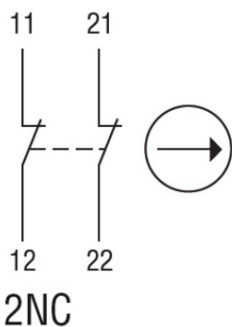

Slow action

**LOVATO LIMITATOR DE CURSA, K SERIES, ADJUSTABLE ROLLER  
LEVER, 1 BOTTOM CABLE ENTRY. DIMENSIONS TO EN 50047,  
METAL BODY, CONTACTS 2NC SLOW BREAK. METAL ROD**

Transformator de curent, COMPACT PREWIRosuSPLIT-CORE, 36X36MM HOLE, 250A  
Pret: 161,26 lei (TVA inclus)

Detalii online: <https://www.materialelectrice.ro/limitator-de-cursa-k-series-adjustable-roller-lever-1-bottom-cable-entry-dimensions-to-en-50047-metal-body-contacts-2nc-slow-break-metal-rod-124975>