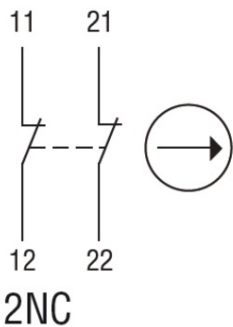

Snap action

LOVATO LIMITATOR DE CURSA, K SERIES, ADJUSTABLE ROLLER LEVER, 1 BOTTOM CABLE ENTRY. DIMENSIONS TO EN 50047, METAL BODY, CONTACTS 2NC INDEPENDENT. METAL ROD

Transformator de curent, COMPACT PREWIRosuSPLIT-CORE, 24X24MM HOLE, 250A
Pret: 209,57 lei (TVA inclus)

Detalii online: <https://www.materialelectrice.ro/limitator-de-cursa-k-series-adjustable-roller-lever-1-bottom-cable-entry-dimensions-to-en-50047-metal-body-contacts-2nc-independent-metal-rod-124974>