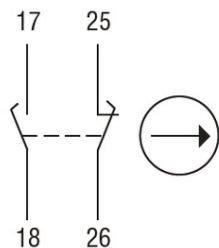

Slow action

1NO + 1NC
make before break

**LOVATO LIMITATOR DE CURSA, K SERIES, ADJUSTABLE ROLLER
LEVER, 1 BOTTOM CABLE ENTRY. DIMENSIONS TO EN 50047,
METAL BODY, CONTACTS 1NO+1NC. SLOW BREAK MAKE BEFORE
BREAK. PLASTIC ROD**

Transformator de curent, ACCURACY SOLID-CORE, FOR O52MM CABLE. FOR
60X20MM, 50X25MM BUSBARS, 800A
Pret: 154,75 lei (TVA inclus)

Detalii online: <https://www.materialeelectrice.ro/limitator-de-cursa-k-series-adjustable-roller-lever-1-bottom-cable-entry-dimensions-to-en-50047-metal-body-contacts-1no-1nc-slow-break-make-before-break-plastic-rod-124963>