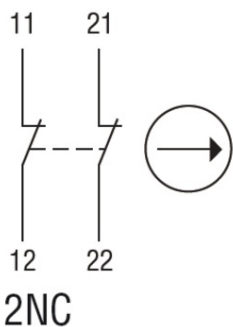

Slow action

**LOVATO LIMITATOR DE CURSA, K SERIES, CERAMIC ROD LEVER, 2
SIDE CABLE ENTRY. DIMENSIONS COMPATIBLE TO EN 50047,
METAL BODY, CONTACTS 2NC SLOW BREAK. CERAMIC ROD**

Transformator de curent, SOLID-CORE, FOR O30MM CABLE. FOR 40X10MM,
30X20MM, 25X25MM BUSBARS, 600A
Pret: 231,34 lei (TVA inclus)

Detalii online: <https://www.materialeelectrice.ro/limitator-de-cursa-k-series-ceramic-rod-lever-2-side-cable-entry-dimensions-compatible-to-en-50047-metal-body-contacts-2nc-slow-break-ceramic-rod-124938>