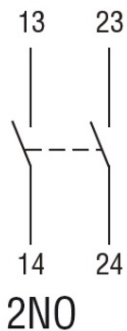

Slow action

**LOVATO LIMITATOR DE CURSA, K SERIES, CERAMIC ROD LEVER, 1
BOTTOM CABLE ENTRY. DIMENSIONS TO EN 50047, METAL BODY,
CONTACTS 2NO SLOW BREAK. CERAMIC ROD**

Transformator de curent, SOLID-CORE, FOR O23MM CABLE. FOR 30X10MM,
25X12,5MM, 20X15MM BUSBARS, 100A
Pret: 222,91 lei (TVA inclus)

Detalii online: <https://www.materialelectrice.ro/limitator-de-cursa-k-series-ceramic-rod-lever-1-bottom-cable-entry-dimensions-to-en-50047-metal-body-contacts-2no-slow-break-ceramic-rod-124927>