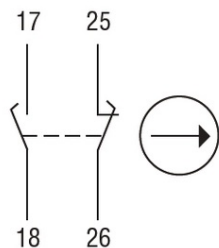

Slow action

**1NO + 1NC**  
make before break

**LOVATO LIMITATOR DE CURSA, K SERIES, CERAMIC ROD LEVER, 1  
BOTTOM CABLE ENTRY. DIMENSIONS TO EN 50047, METAL BODY,  
CONTACTS 1NO+1NC SLOW BREAK MAKE BEFORE BREAK.  
CERAMIC ROD**

Transformator de curent, SOLID-CORE, FOR O22MM CABLE, 50A  
Pret: 215,36 lei (TVA inclus)

Detalii online: <https://www.materialelectrice.ro/limitator-de-cursa-k-series-ceramic-rod-lever-1-bottom-cable-entry-dimensions-to-en-50047-metal-body-contacts-1no-1nc-slow-break-make-before-break-ceramic-rod-124922>