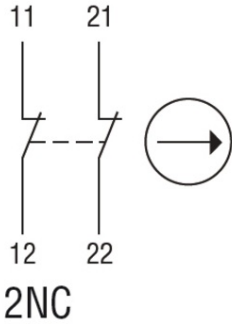

Slow action

**LOVATO LIMITATOR DE CURSA, K SERIES, ADJUSTABLE ROLLER
LEVER, 2 SIDE CABLE ENTRY. DIMENSIONS COMPATIBLE TO EN
50047, METAL BODY, CONTACTS 2NC SLOW BREAK. RUBBER
ROLLER**

Ampermetru monofazat, 1 CURRENT VALUE, 1 MAX CURRENT VALUE, 1 MIN
CURRENT VALUE
Pret: 189,66 lei (TVA inclus)

Detalii online: <https://www.materialeelectrice.ro/limitator-de-cursa-k-series-adjustable-roller-lever-2-side-cable-entry-dimensions-compatible-to-en-50047-metal-body-contacts-2nc-slow-break-rubber-roller-124908>