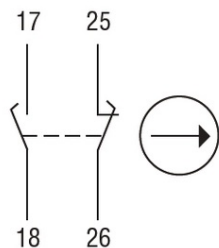

Slow action

1NO + 1NC
make before break

**LOVATO LIMITATOR DE CURSA, K SERIES, ADJUSTABLE ROLLER
LEVER, 2 SIDE CABLE ENTRY. DIMENSIONS COMPATIBLE TO EN
50047, METAL BODY, CONTACTS 1NO+1NC SLOW BREAK MAKE
BEFORE BREAK. RUBBER ROLLER**

VOLTMETER, monofazata, 1 tensiune VALUE, 1 MAX tensiune VALUE, 1 MIN tensiune
VALUE. RELAY OUTPUT FOR CONTROL AND PROTECTION FUNCTIONS
Pret: 183,05 lei (TVA inclus)

Detalii online: <https://www.materialelectrice.ro/limitator-de-cursa-k-series-adjustable-roller-lever-2-side-cable-entry-dimensions-compatible-to-en-50047-metal-body-contacts-1no-1nc-slow-break-make-before-break-rubber-roller-124907>