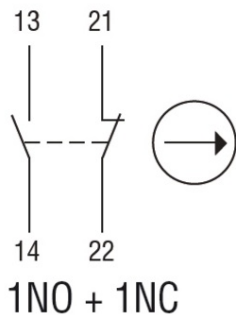

Slow action

**LOVATO LIMITATOR DE CURSA, K SERIES, ADJUSTABLE ROLLER  
LEVER, 2 SIDE CABLE ENTRY. DIMENSIONS COMPATIBLE TO EN  
50047, METAL BODY, CONTACTS 1NO+1NC SLOW BREAK. RUBBER  
ROLLER**

MEASUREMENT TRANSDUCER, HARMONIC ANALYSIS, 4 CHANNELS, AUXILIARY  
SUPPLY 100-440VAC/110-250VDC, RS232/RS485 PORTS  
Pret: 176,36 lei (TVA inclus)

Detalii online: <https://www.materialeelectrice.ro/limitator-de-cursa-k-series-adjustable-roller-lever-2-side-cable-entry-dimensions-compatible-to-en-50047-metal-body-contacts-1no-1nc-slow-break-rubber-roller-124903>