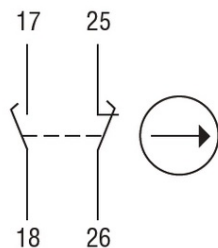

Slow action

1NO + 1NC
make before break

LOVATO LIMITATOR DE CURSA, K SERIES, ADJUSTABLE ROLLER LEVER, 2 SIDE CABLE ENTRY. DIMENSIONS COMPATIBLE TO EN 50047, METAL BODY, CONTACTS 1NO+1NC SLOW BREAK MAKE BEFORE BREAK. RUBBER ROLLER

FLUSH-MOUNT LCD TOUCH-SCREEN POWER ANALYZER, EXPANDABLE, GRAPHIC 128X112 PIXEL TOUCH-SCREEN LCD, HARMONIC ANALYSIS, 4 CURRENT CHANNELS, (NEUTRAL MEAS.) AUXILIARY SUPPLY 100-440VAC/110-250VDC. MULTILANGUAGE: ENGLISH, CZECH, POLISH, GERMAN AND RUSSIAN
Pret: 176,47 lei (TVA inclus)

Detalii online: <https://www.materialelectrice.ro/limitator-de-cursa-k-series-adjustable-roller-lever-2-side-cable-entry-dimensions-compatible-to-en-50047-metal-body-contacts-1no-1nc-slow-break-make-before-break-rubber-roller-124901>