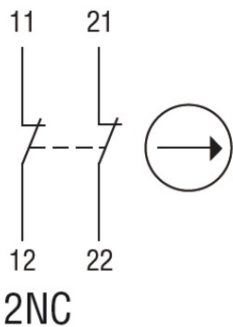

Snap action

LOVATO LIMITATOR DE CURSA, K SERIES, ADJUSTABLE ROLLER LEVER, 2 SIDE CABLE ENTRY. DIMENSIONS COMPATIBLE TO EN 50047, METAL BODY, CONTACTS 2NC SNAP ACTION. METAL ROLLER

FLUSH-MOUNT LCD TOUCH-SCREEN POWER ANALYZER, EXPANDABLE, GRAPHIC
128X112 PIXEL TOUCH-SCREEN LCD, HARMONIC ANALYSIS, 4 CURRENT
CHANNELS, (NEUTRAL MEAS.) AUXILIARY SUPPLY 100-440VAC/110-250VDC.
MULTILANGUAGE: ITALIAN, ENGLISH, FRENCH, SPANISH AND PORTUGUESE
Pret: 200,72 lei (TVA inclus)

Detalii online: <https://www.materialelectrice.ro/limitator-de-cursa-k-series-adjustable-roller-lever-2-side-cable-entry-dimensions-compatible-to-en-50047-metal-body-contacts-2nc-snap-action-metal-roller-124899>