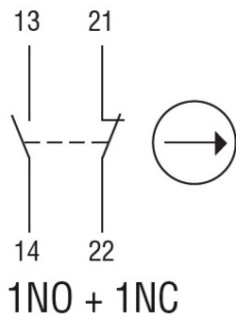

Slow action

**LOVATO LIMITATOR DE CURSA, K SERIES, ADJUSTABLE ROLLER  
LEVER, 2 SIDE CABLE ENTRY. DIMENSIONS COMPATIBLE TO EN  
50047, METAL BODY, CONTACTS 1NO+1NC SLOW BREAK. METAL  
ROLLER**

FLUSH-MOUNT LCD MULTIMETER, EXPANDABLE, GRAPHIC 128X80 PIXEL LCD,  
HARMONIC ANALYSIS, AUXILIARY SUPPLY 100-440VAC/110-250VDC.  
MULTILANGUAGE: ENGLISH, CZECH, POLISH, GERMAN AND RUSSIAN  
Pret: 165,54 lei (TVA inclus)

Detalii online: <https://www.materialelectrice.ro/limitator-de-cursa-k-series-adjustable-roller-lever-2-side-cable-entry-dimensions-compatible-to-en-50047-metal-body-contacts-1no-1nc-slow-break-metal-roller-124897>