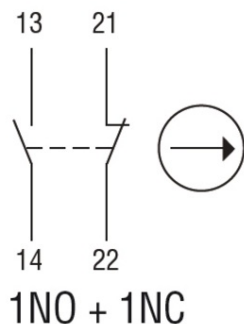

Snap action

LOVATO LIMITATOR DE CURSA, K SERIES, ADJUSTABLE ROLLER LEVER, 2 SIDE CABLE ENTRY. DIMENSIONS COMPATIBLE TO EN 50047, METAL BODY, CONTACTS 1NO+1NC SNAP ACTION. METAL ROLLER

FLUSH-MOUNT LCD MULTIMETER, EXPANDABLE, GRAPHIC 128X80 PIXEL LCD, AUXILIARY SUPPLY 100-440VAC/110-250VDC. MULTILANGUAGE: ENGLISH, CZECH, POLISH, GERMAN AND RUSSIAN
Pret: 163,26 lei (TVA inclus)

Detalii online: <https://www.materialelectrice.ro/limitator-de-cursa-k-series-adjustable-roller-lever-2-side-cable-entry-dimensions-compatible-to-en-50047-metal-body-contacts-1no-1nc-snap-action-metal-roller-124894>