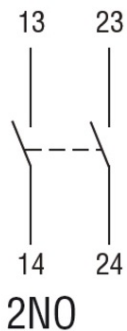

Slow action

**LOVATO LIMITATOR DE CURSA, K SERIES, ADJUSTABLE ROLLER
LEVER, 2 SIDE CABLE ENTRY. DIMENSIONS COMPATIBLE TO EN
50047, METAL BODY, CONTACTS 2NO SLOW BREAK. PLASTIC
ROLLER**

Ampermetru trifazat, 3 PHASE CURRENT VALUES, 3 MAX PHASE CURRENT VALUES,
3 MIN PHASE CURRENT VALUES. RELAY OUTPUT WITH CONTROL AND
PROTECTION FUNCTIONS
Pret: 163,45 lei (TVA inclus)

Detalii online: <https://www.materialelectrice.ro/limitator-de-cursa-k-series-adjustable-roller-lever-2-side-cable-entry-dimensions-compatible-to-en-50047-metal-body-contacts-2no-slow-break-plastic-roller-124892>