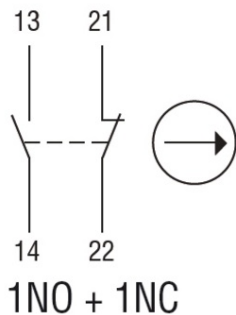

Slow action

**LOVATO LIMITATOR DE CURSA, K SERIES, ADJUSTABLE ROLLER
LEVER, 2 SIDE CABLE ENTRY. DIMENSIONS COMPATIBLE TO EN
50047, METAL BODY, CONTACTS 1NO+1NC SLOW BREAK. PLASTIC
ROLLER**

Ampermetru trifazat, 3 PHASE CURRENT VALUES, 3 MAX PHASE CURRENT VALUES,
3 MIN PHASE CURRENT VALUES
Pret: 156,52 lei (TVA inclus)

Detalii online: <https://www.materialeelectrice.ro/limitator-de-cursa-k-series-adjustable-roller-lever-2-side-cable-entry-dimensions-compatible-to-en-50047-metal-body-contacts-1no-1nc-slow-break-plastic-roller-124891>