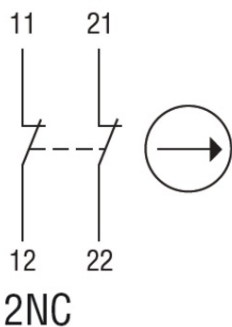

Slow action

**LOVATO LIMITATOR DE CURSA, K SERIES, ADJUSTABLE ROLLER
LEVER, 2 SIDE CABLE ENTRY. DIMENSIONS COMPATIBLE TO EN
50047, METAL BODY, CONTACTS 2NC SLOW BREAK. PLASTIC
ROLLER**

VOLTMETER, trifazat, 3 PHASE tensiune VALUES, 3 PHASE TO PHASE tensiune
VALUES, 3 MAX PHASE tensiune VALUES, 3 MAX PHASE TO PHASE tensiune VALUES,
3 MIN PHASE tensiune VALUES, 3 MIN PHASE TO PHASE tensiune VALUES. RELAY
OUTPUT WITH CONTROL AND PROTECTION FUNCTIONS

Pret: 163,45 lei (TVA inclus)

Detalii online: <https://www.materialeelectrice.ro/limitator-de-cursa-k-series-adjustable-roller-lever-2-side-cable-entry-dimensions-compatible-to-en-50047-metal-body-contacts-2nc-slow-break-plastic-roller-124890>