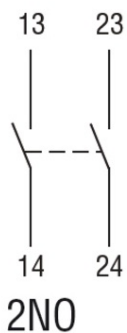

Slow action

**LOVATO LIMITATOR DE CURSA, K SERIES, ADJUSTABLE ROLLER
LEVER, 2 SIDE CABLE ENTRY. DIMENSIONS COMPATIBLE TO EN
50047, PLASTIC BODY, CONTACTS 2NO SLOW BREAK. RUBBER
ROLLER**

VOLTMETER OR Ampermetru monofazat, 1 tensiune OR CURRENT VALUE, 1
MAXIMUM tensiune OR CURRENT VALUE, 1 MINIMUM tensiune OR CURRENT VALUE
Pret: 160,12 lei (TVA inclus)

Detalii online: <https://www.materialeelectrice.ro/limitator-de-cursa-k-series-adjustable-roller-lever-2-side-cable-entry-dimensions-compatible-to-en-50047-plastic-body-contacts-2no-slow-break-rubber-roller-124886>