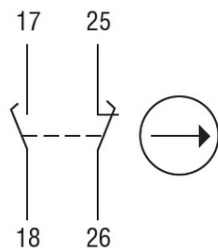

Slow action

1NO + 1NC
make before break

**LOVATO LIMITATOR DE CURSA, K SERIES, ADJUSTABLE ROLLER
LEVER, 2 SIDE CABLE ENTRY. DIMENSIONS COMPATIBLE TO EN
50047, PLASTIC BODY, CONTACTS 1NO+1NC SLOW BREAK MAKE
BEFORE BREAK. RUBBER ROLLER**

VOLTMETER, monofazata, 1 tensiune VALUE, 1 MAX tensiune VALUE, 1 MIN tensiune
VALUE. RELAY OUTPUT WITH CONTROL AND PROTECTION FUNCTIONS
Pret: 153,24 lei (TVA inclus)

Detalii online: <https://www.materialelectrice.ro/limitator-de-cursa-k-series-adjustable-roller-lever-2-side-cable-entry-dimensions-compatible-to-en-50047-plastic-body-contacts-1no-1nc-slow-break-make-before-break-rubber-roller-124883>