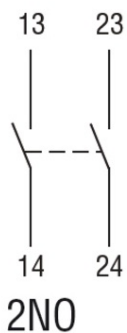

Slow action

**LOVATO LIMITATOR DE CURSA, K SERIES, ADJUSTABLE ROLLER
LEVER, 2 SIDE CABLE ENTRY. DIMENSIONS COMPATIBLE TO EN
50047, PLASTIC BODY, CONTACTS 2NO SLOW BREAK. RUBBER
ROLLER**

MODULAR LCD MULTIMETER, EXPANDABLE, GRAPHIC 128X80 PIXEL LCD,
HARMONIC ANALYSIS, AUXILIARY SUPPLY 100-240VAC/110-250VDC.
MULTILANGUAGE: ITALIAN, ENGLISH, FRENCH, SPANISH AND PORTUGUESE
Pret: 153,36 lei (TVA inclus)

Detalii online: <https://www.materialelectrice.ro/limitator-de-cursa-k-series-adjustable-roller-lever-2-side-cable-entry-dimensions-compatible-to-en-50047-plastic-body-contacts-2no-slow-break-rubber-roller-124880>