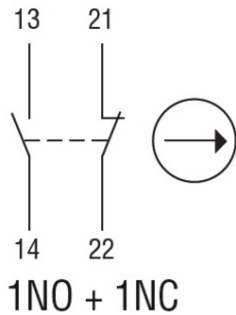

Slow action

**LOVATO LIMITATOR DE CURSA, K SERIES, ADJUSTABLE ROLLER
LEVER, 2 SIDE CABLE ENTRY. DIMENSIONS COMPATIBLE TO EN
50047, PLASTIC BODY, CONTACTS 1NO+1NC SLOW BREAK. RUBBER
ROLLER**

MODULAR LCD MULTIMETER, NON EXPANDABLE, GRAPHIC 128X80 PIXEL LCD,
RS485 PORT, AUXILIARY SUPPLY 100-240VAC/110-250VDC. MULTILANGUAGE:
ENGLISH, CZECH, POLISH, GERMAN AND RUSSIAN
Pret: 147,16 lei (TVA inclus)

Detalii online: <https://www.materialelectrice.ro/limitator-de-cursa-k-series-adjustable-roller-lever-2-side-cable-entry-dimensions-compatible-to-en-50047-plastic-body-contacts-1no-1nc-slow-break-rubber-roller-124879>