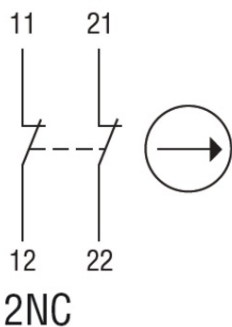

Slow action

2NC

**LOVATO LIMITATOR DE CURSA, K SERIES, ADJUSTABLE ROLLER LEVER, 2 SIDE CABLE ENTRY. DIMENSIONS COMPATIBLE TO EN 50047, PLASTIC BODY, CONTACTS 2NC SLOW BREAK. RUBBER ROLLER**

MODULAR LCD MULTIMETER, NON EXPANDABLE, GRAPHIC 128X80 PIXEL LCD, RS485 PORT, AUXILIARY SUPPLY 100-240VAC/110-250VDC. MULTILANGUAGE: ITALIAN, ENGLISH, FRENCH, SPANISH AND PORTUGUESE  
Pret: 153,39 lei (TVA inclus)

Detalii online: <https://www.materialelectrice.ro/limitator-de-cursa-k-series-adjustable-roller-lever-2-side-cable-entry-dimensions-compatible-to-en-50047-plastic-body-contacts-2nc-slow-break-rubber-roller-124878>