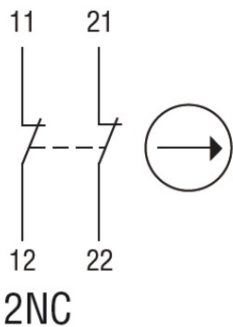

### Snap action

### **LOVATO LIMITATOR DE CURSA, K SERIES, ADJUSTABLE ROLLER LEVER, 2 SIDE CABLE ENTRY. DIMENSIONS COMPATIBLE TO EN 50047, PLASTIC BODY, CONTACTS 2NC SNAP ACTION. METAL ROLLER**

MODULAR LCD MULTIMETER, NON EXPANDABLE, BACKLIGHT LCD ICON DISPLAY, RS485 PORT, AUXILIARY SUPPLY 100-240VAC/115-250VDC. MULTILANGUAGE: ITALIAN, ENGLISH, FRENCH, GERMAN, SPANISH AND PORTUGUESE  
Pret: 171,10 lei (TVA inclus)

Detalii online: <https://www.materialelectrice.ro/limitator-de-cursa-k-series-adjustable-roller-lever-2-side-cable-entry-dimensions-compatible-to-en-50047-plastic-body-contacts-2nc-snap-action-metal-roller-124875>